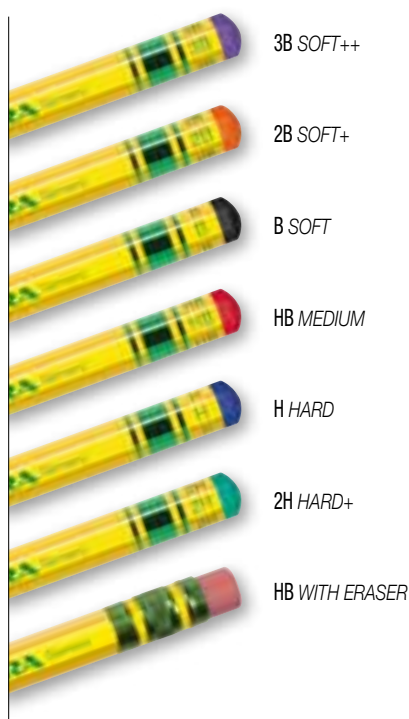

6 Single Grades Available