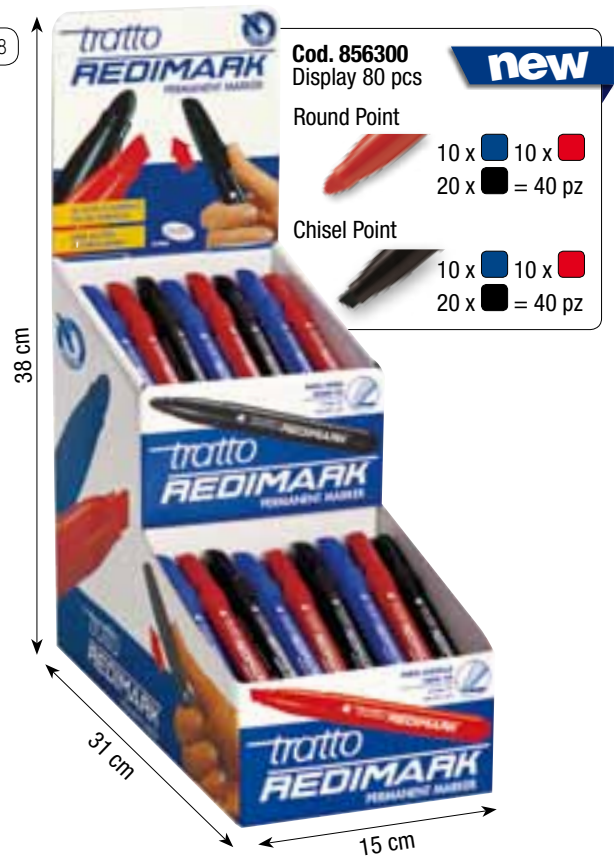

Cod. 856300
Display 80 pcs

new

Round Point

10 x 10 x
20 x = 40 pz

Chisel Point

10 x 10 x
20 x = 40 pz

Code	Barcode	Quantity	Color	Dimensions (mm)	Weight (Kg)	Barcode
856300	8000825 856310	Display 80 pcs	NEW	Assorted Colours	-	1 1 330 x 165 x 270 2,05 8000825 856396

Lyra Grosso

- **GB** Alcohol based permanent marker. Jumbo chisel tip. Ideal for smooth and porous surfaces. Fast drying ink, free of xilene and toluene. Difficult to remove. available in three different colours: blue, red and black.
- **DE** Marker mit Permanenttinte auf Alkohol-Basis. Jumbo Keilspitze. Ideal für glatte und poröse Oberflächen. Tinte schnell trocknend und schwer entfernbar. Frei von Xylol und Toluol. Erhältlich in 3 verschiedenen Farben: blau, rot und schwarz.
- **SLO** Obstojen marker na alkoholni osnovi. Ima veliko konico in kovinsko ohišje. Idealen je za gladke in porozne površine. Omogoča hitro sušenje črnila, ne vsebuje ksilenov in toluenov. Zelo težko ga odstranimo. Na voljo v treh različnih barvah: modra, rdeča in črna.
- **PL** Marker permanentny z tuszem na bazie alkoholu. Gruby marker ze ciet kocowk oraz metalow obudow. Idealny do gadkich oraz porowatych powierzchni. Wyposaoone w szybkochny tusz nie zawierajcy ksylenu oraz toluenu. Trudny do usunicia. Dostpny w 3 kolorach: niebieskim, czerwonym oraz czarnym.
- **H** Extra vastag alkoholos filc, vágott vég és fémtest. Ideális sima és porózus felületekre. Gyorsan száradó, mérgez anyagokat nem tartalmaz. Használat után nehéz eltávolítani. 3 különböző színben áll rendelkezésre: kék, piros és fekete.
- **PRC** 酒精型永久性马克笔，耐久性墨水，加粗凿形笔头，适用语光滑带渗透性的表面。