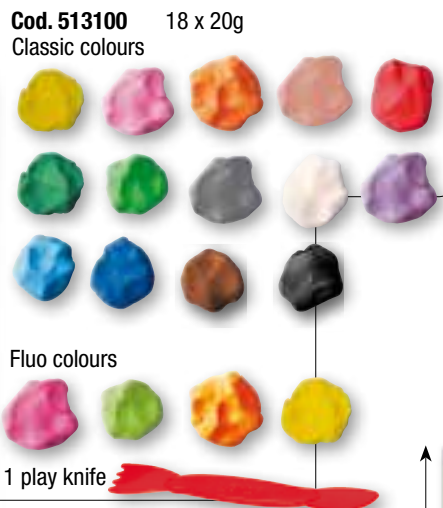

Giotto Patplume

GLUTEN FREE

In addition in each pack a reusable bag to store the open product

Code	Barcode	Signature		Icon 1	Icon 2	Icon 3	Icon 4	mm	Kg	Icon 5
512900	8000144 001231	Patplume 10x20g	Classic colours	-	1	10	390 x 210 x 125	2,75	8000144 001248	
513100	8000144 001255	Patplume 18x20g	Classic + Fluo colours	-	1	10	275 x 260 x 225	4,66	8000144 001262	
513200	8000144 001279	Patplume 8x33g	Fluo colours	-	1	10	240 x 180 x 145	3,16	8000144 001286